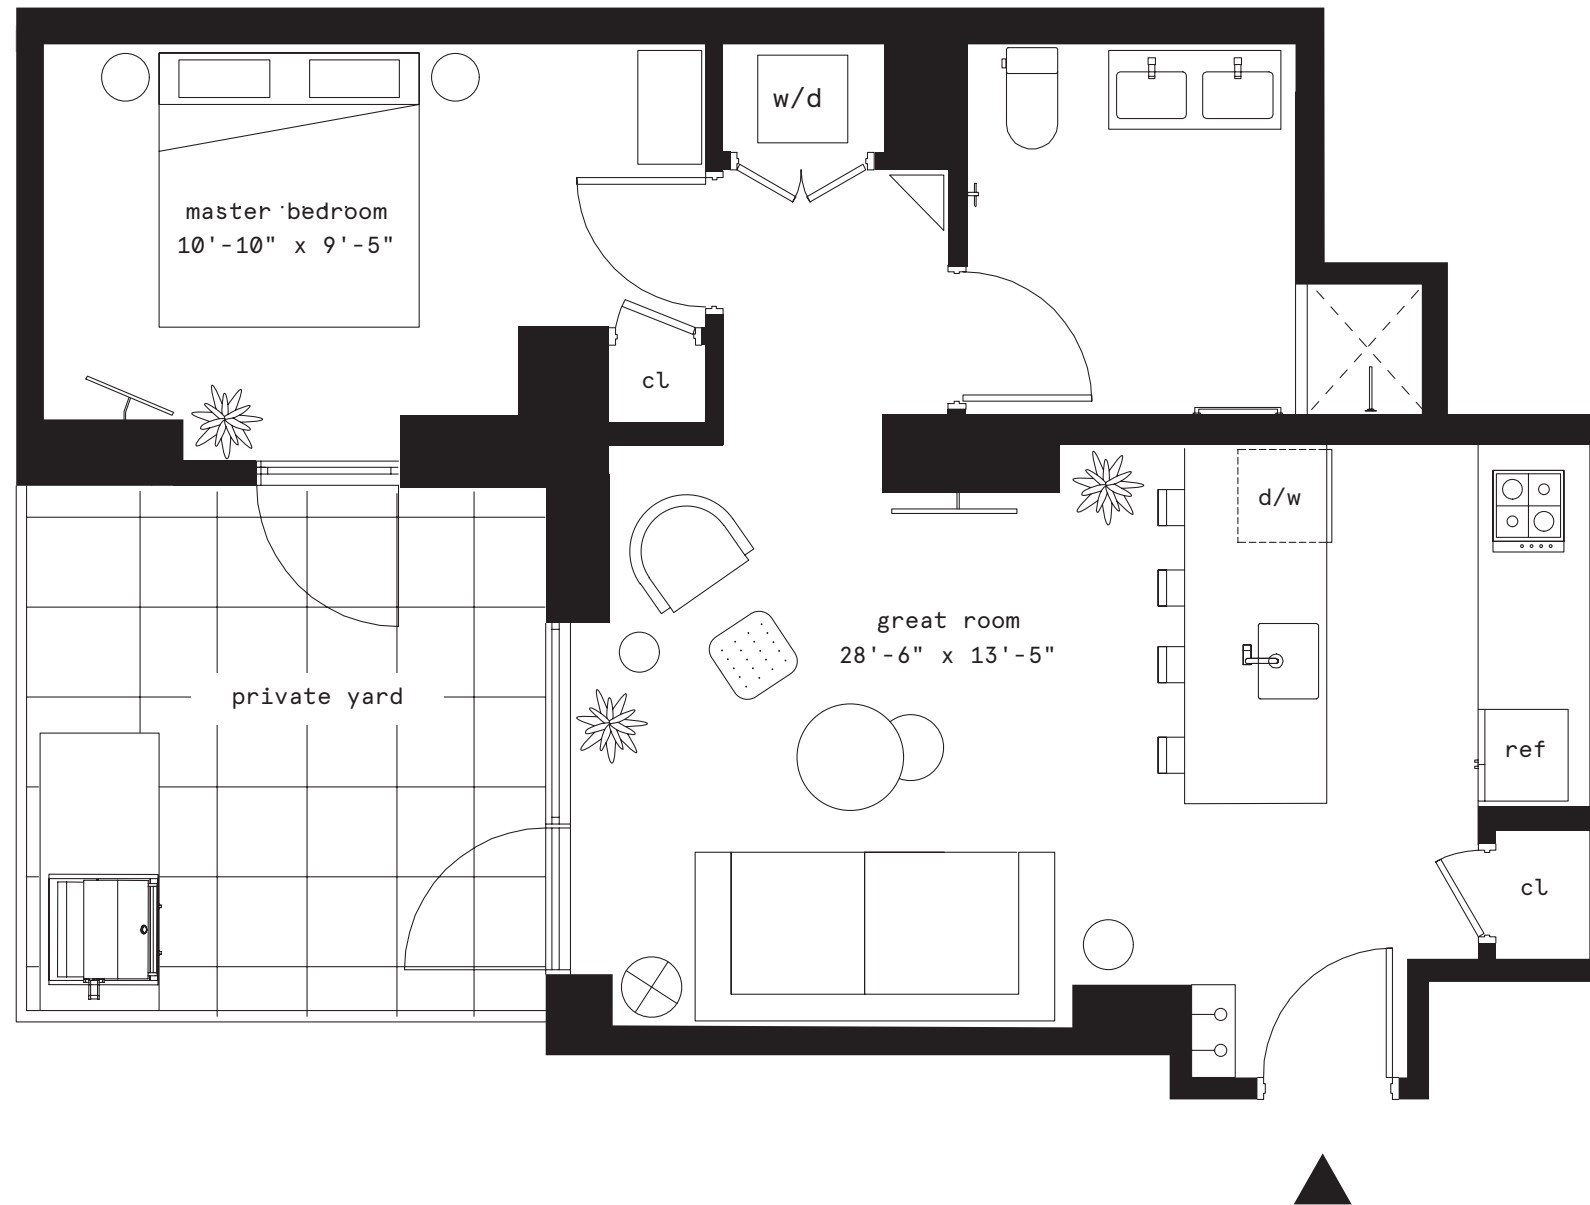

Garden Residence F

9 8 F R O N T
D U M B O

1 bedroom
1 bathroom

Interior 678 sf / 62.98 m²

Exterior 132 sf / 12.26 m²

N⁷