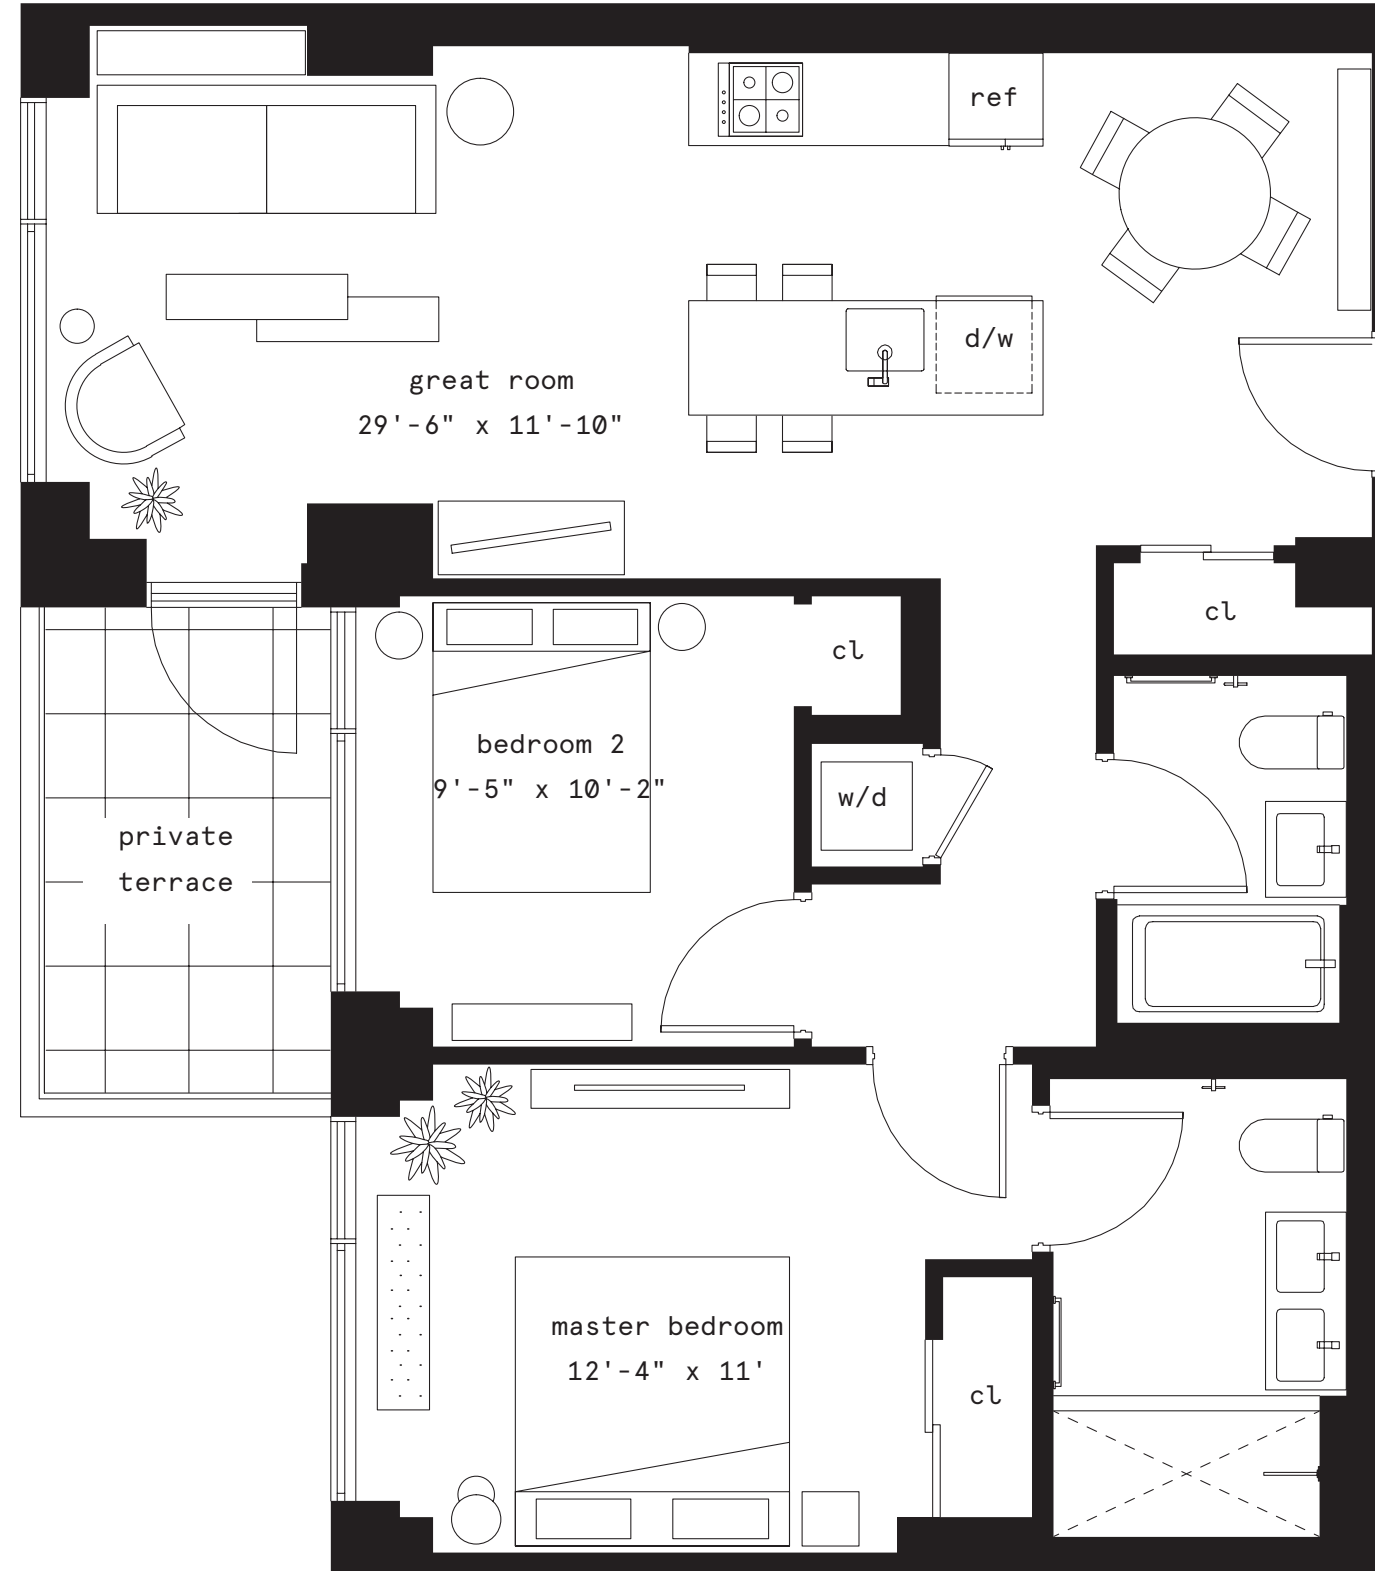

Residence 7L

9 8 F R O N T
D U M B O

2 bedrooms
2 bathrooms

Interior 929 sf / 86.31 m²

Exterior 80 sf / 7.43 m²

N