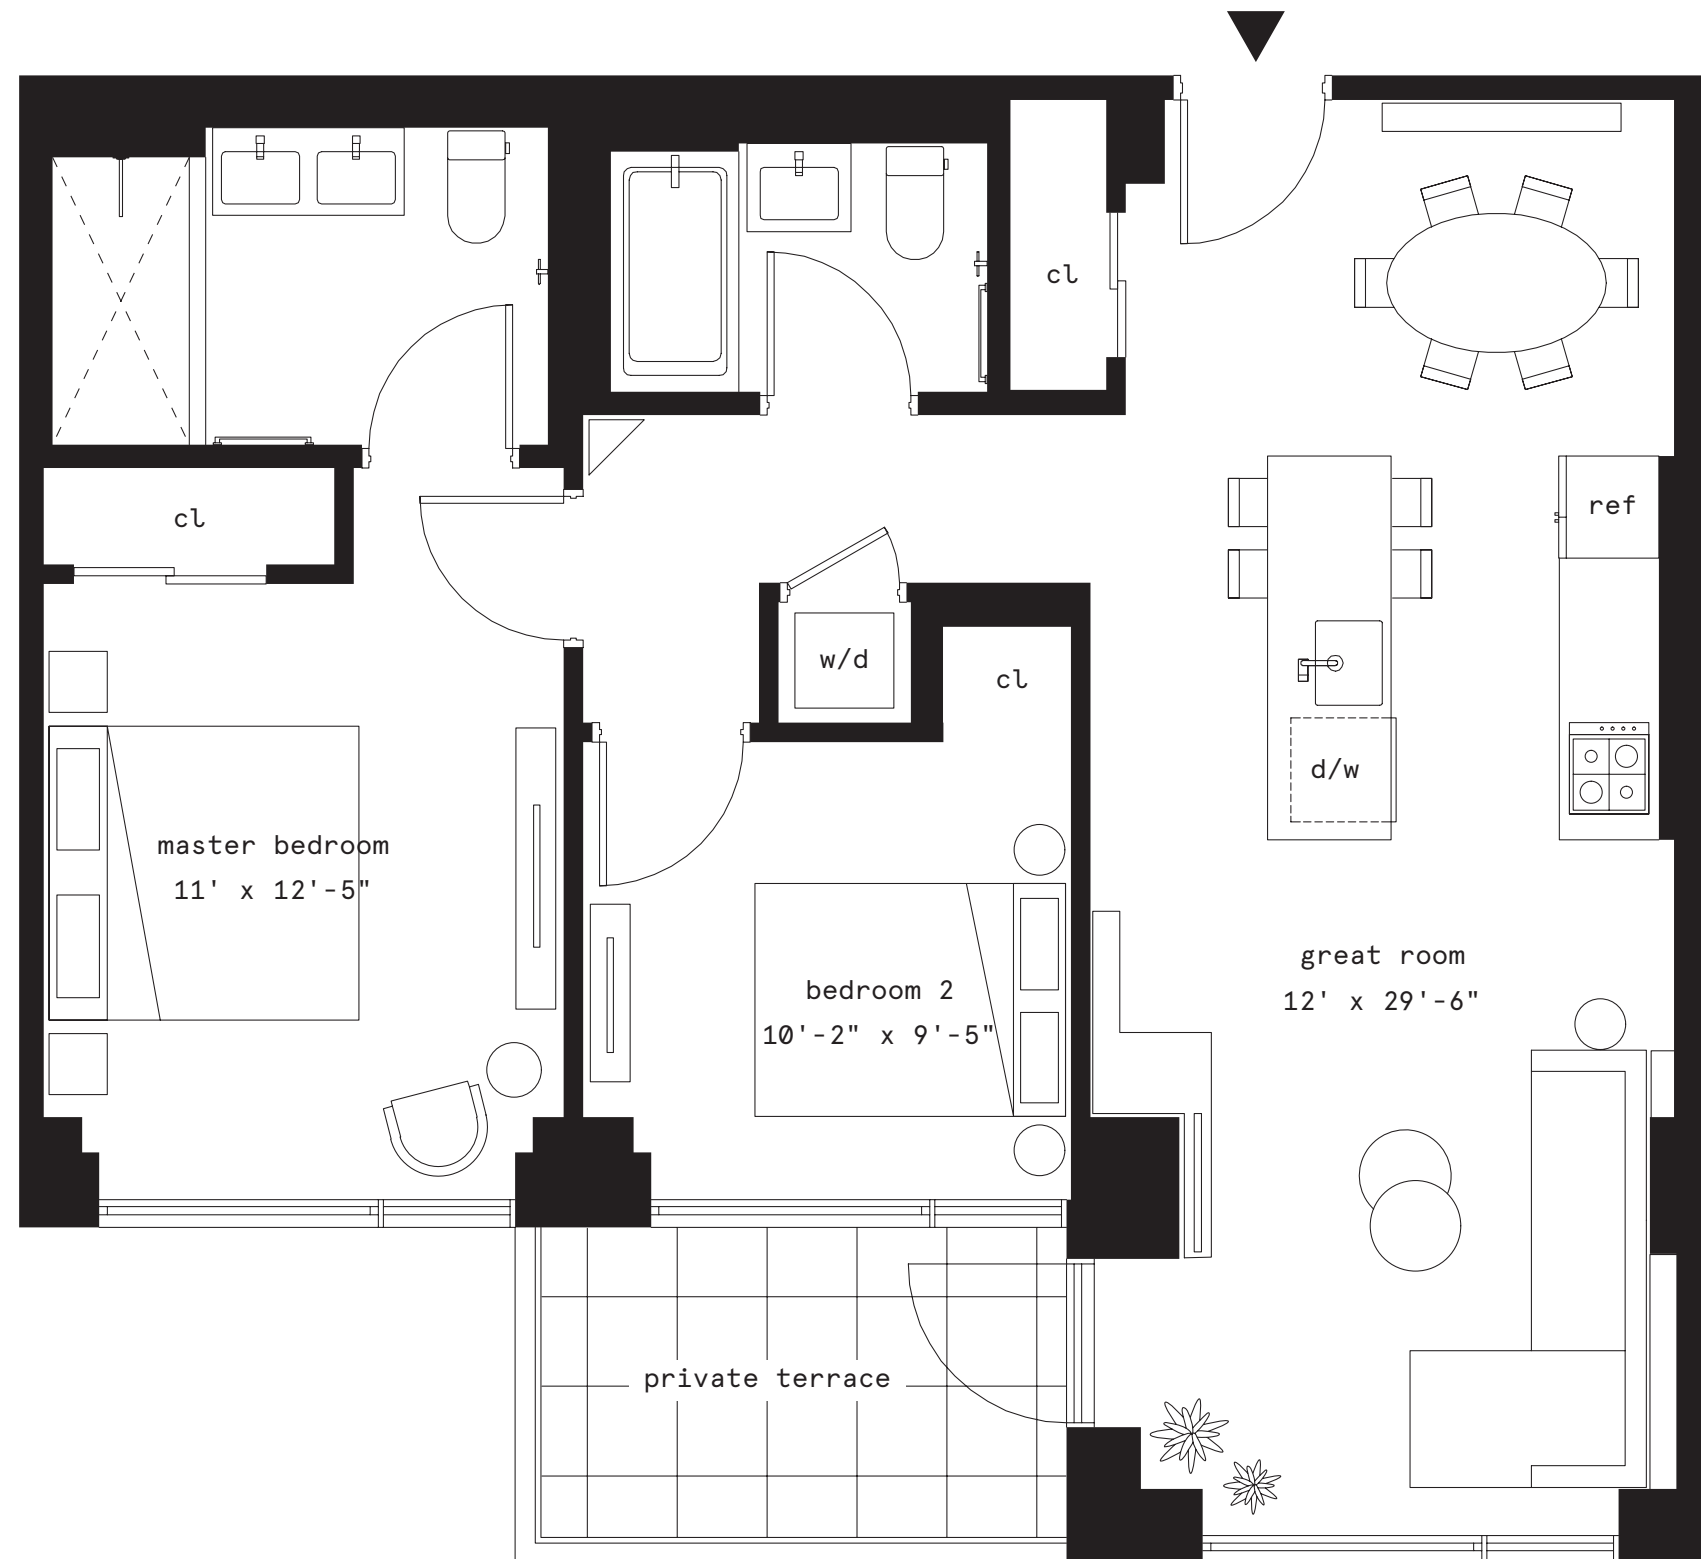

# Residence 9F

9 8 F R O N T  
D U M B O

2 bedrooms  
2 bathrooms

Interior 930 sf / 86.40 m<sup>2</sup>

Exterior 81 sf / 7.53 m<sup>2</sup>

N