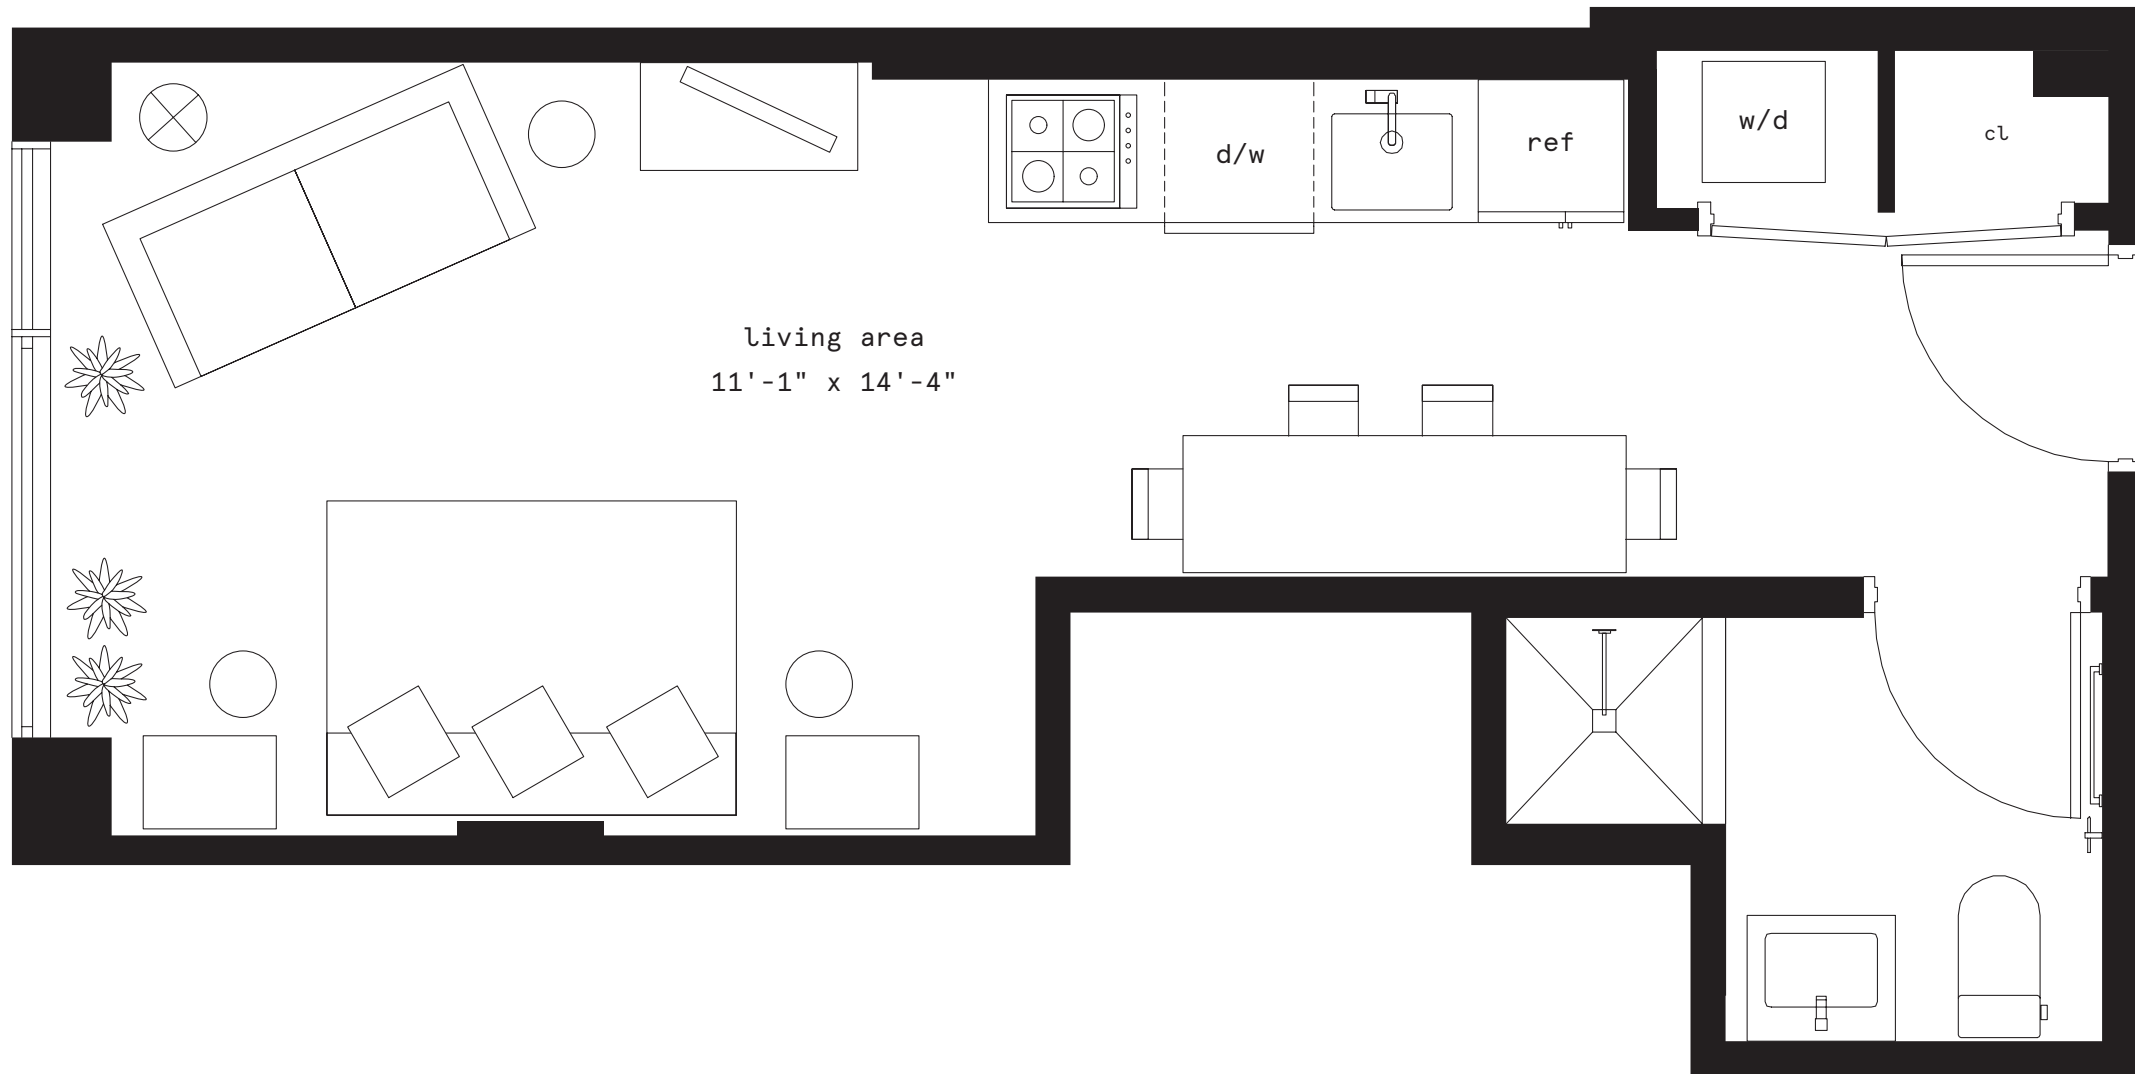

Residence 3E

9 8 F R O N T
D U M B O

studio
1 bathroom

Interior 363 sf / 33.72 m²

N

N