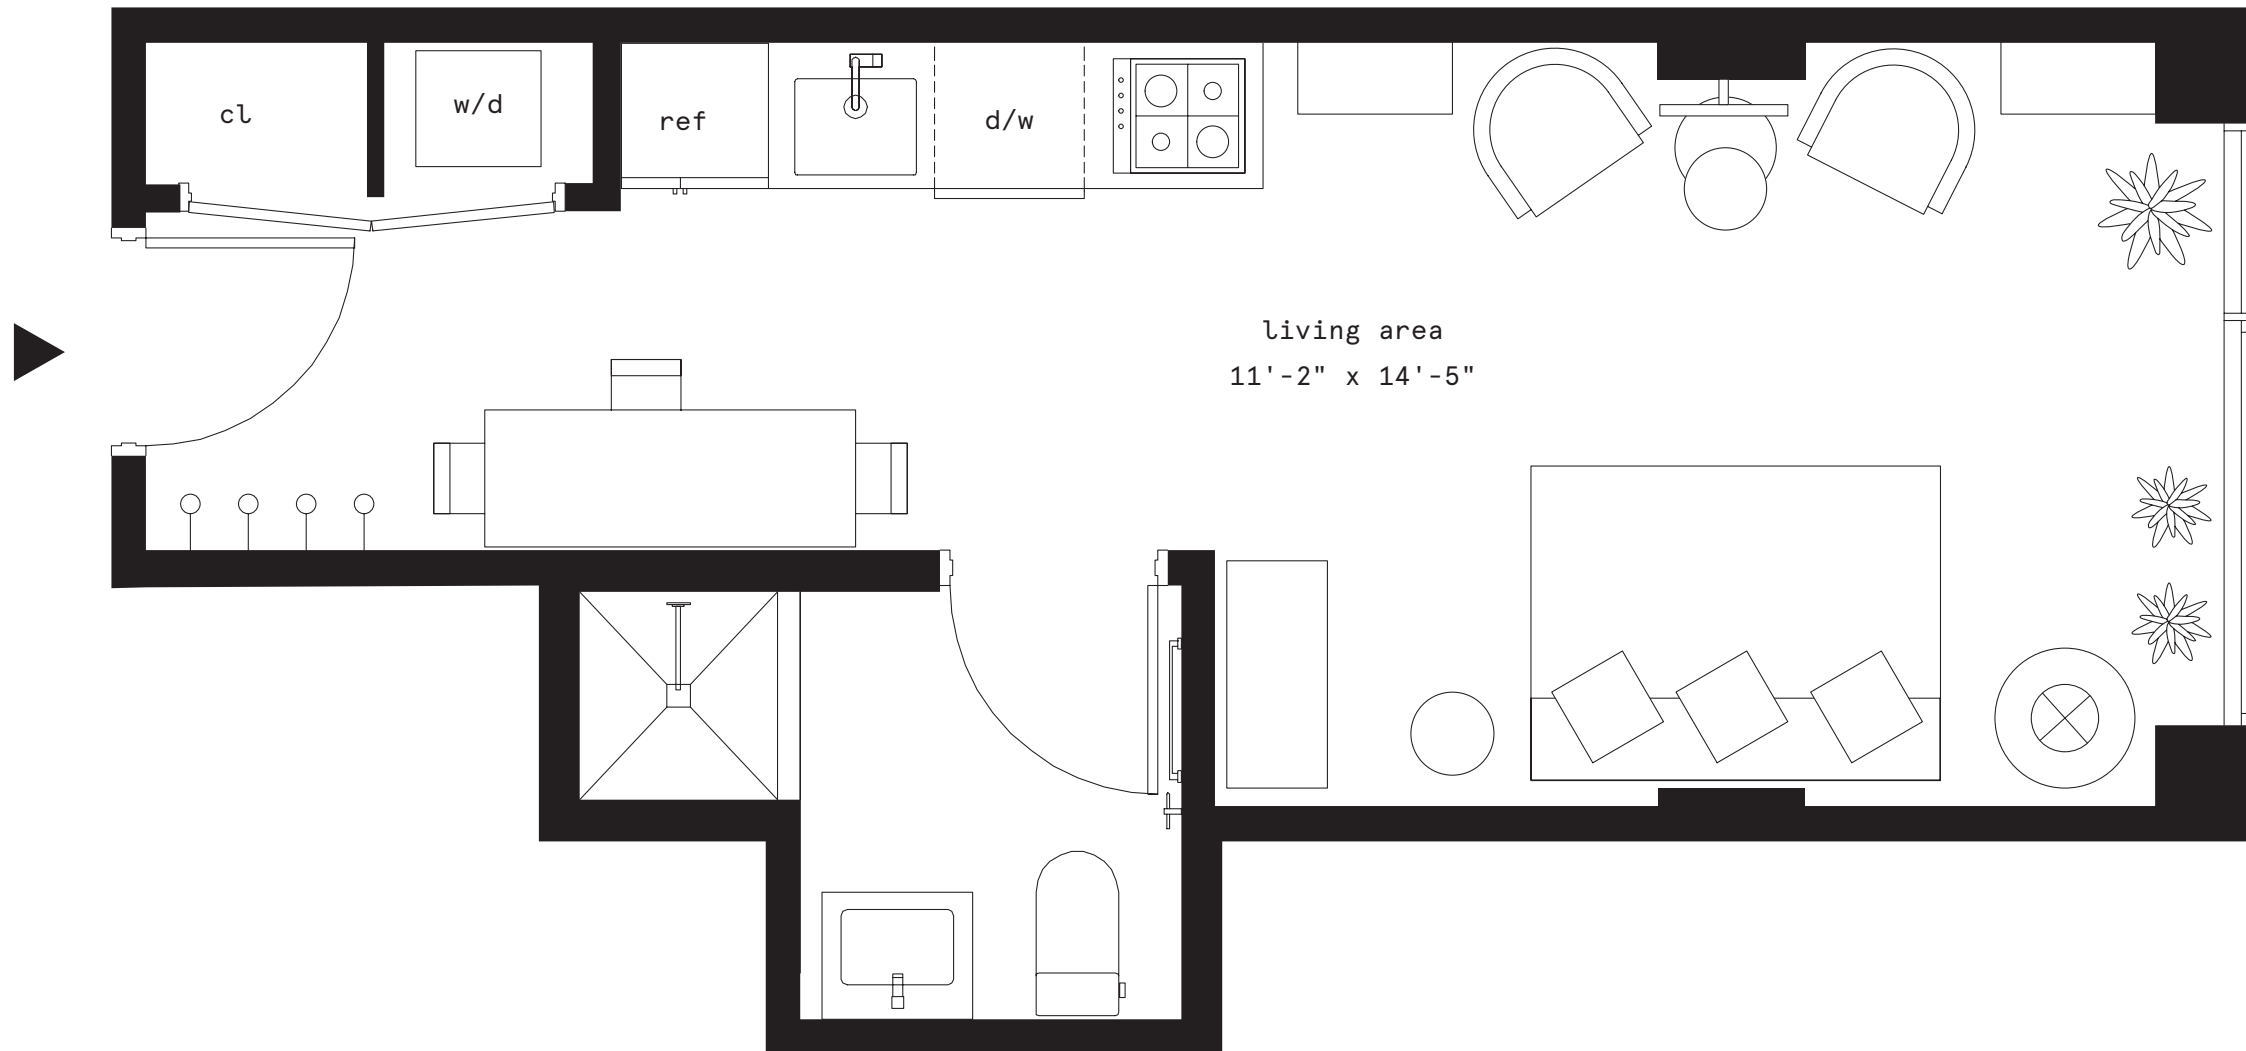

# Residence 3F

9 8 F R O N T  
D U M B O

studio  
1 bathroom

Interior 368 sf / 34.19 m<sup>2</sup>

N

N