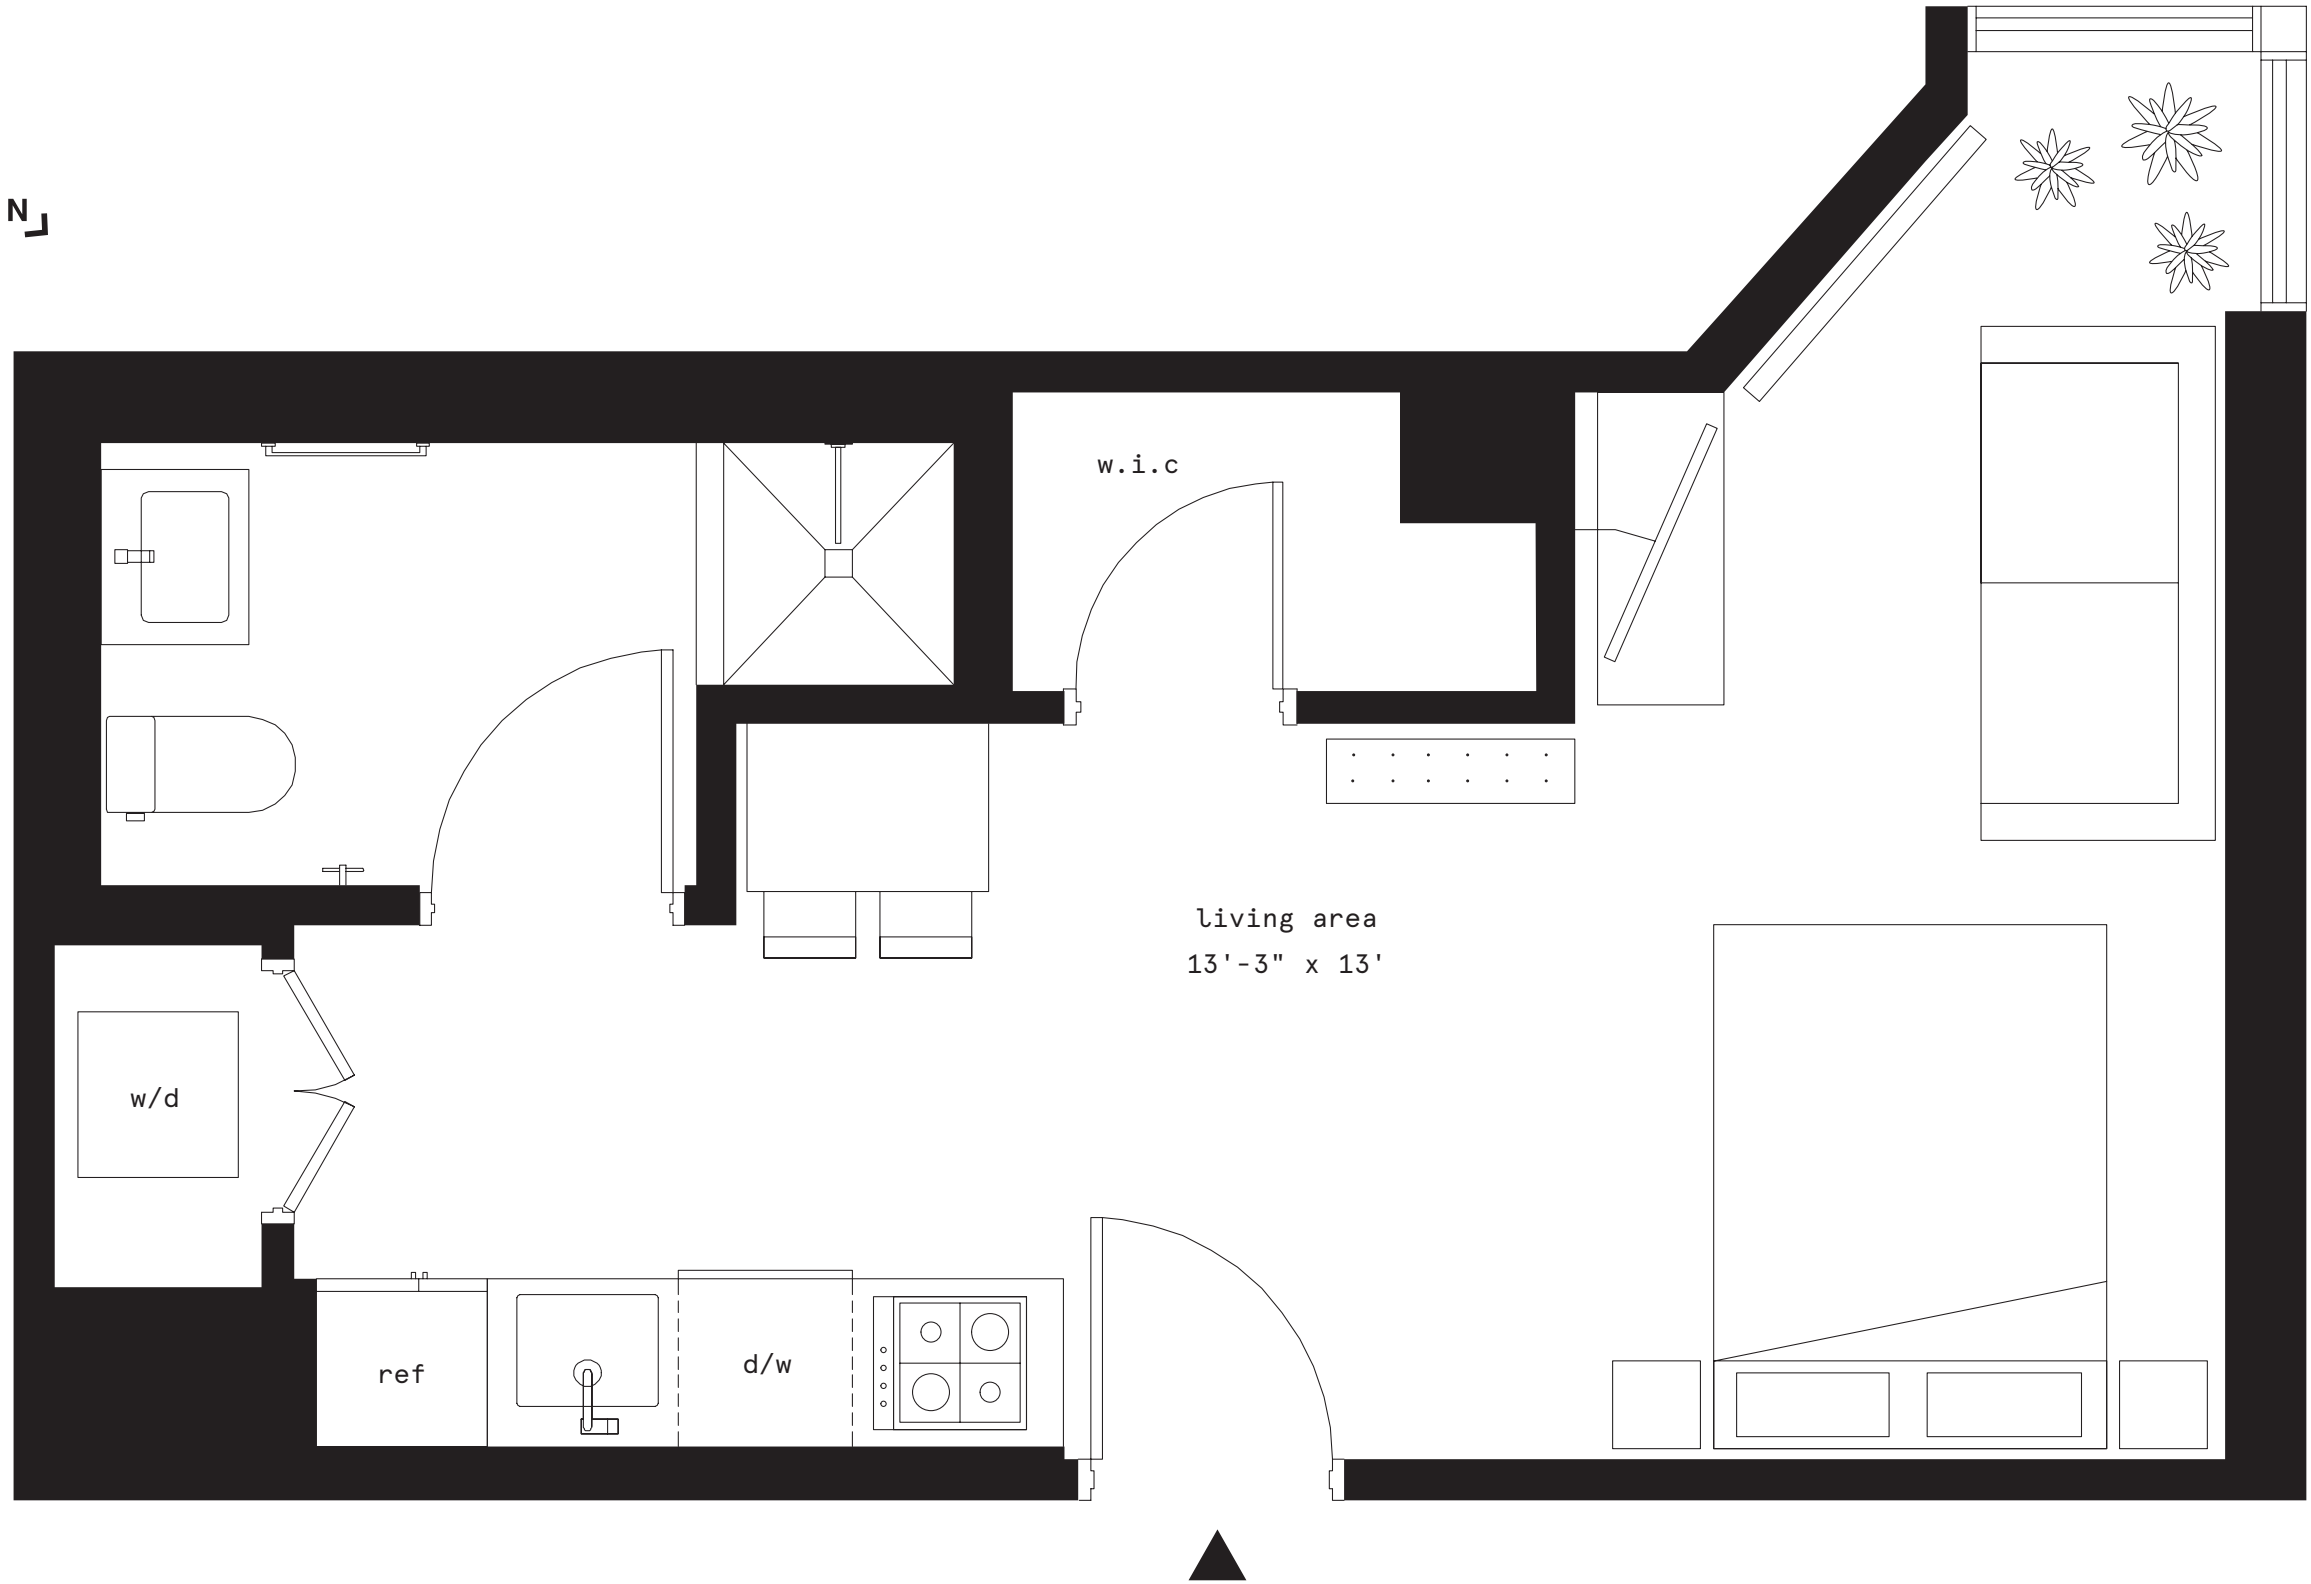

Residence 6S-8S-9S

9 8 F R O N T
D U M B O

studio
1 bathroom

Interior 421 sf / 39.11 m²

N

N